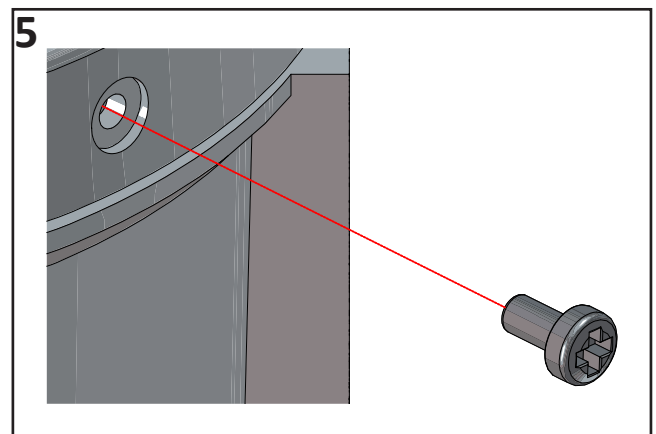

3

Supply	Tone Select SW6	12-36Vdc	55-230Vac
2	SW6 OFF	0V for second tone	P/+ for second tone
	SW6 ON	0V for Primary Tone & LEDs (follow tone)	P/+ Primary Tone & LEDs (follow tone)
N/-		0V	0V/N
P/+		10-40Vdc	45-230Vac 55-230Vdc

Note: Terminals N/- and P/+ should always be connected to energise the Beacon. Additionally, Terminal 2 is connected to activate the alternative function.