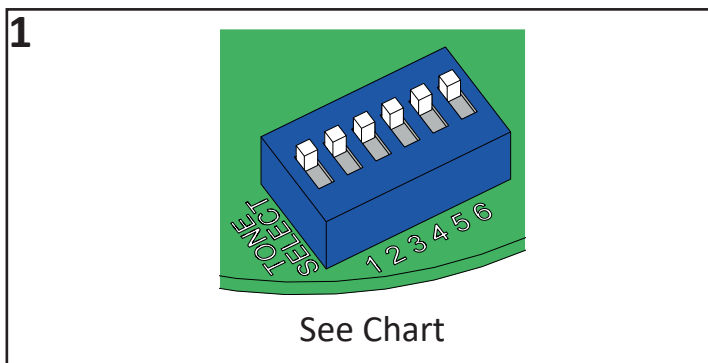

ISB-C LED Sounder Beacon

3

Supply	Tone Select SW6	12-36Vdc	55-230Vac
2	SW6 OFF	0V for second tone	P/+ for second tone
	SW6 ON	0V for Primary Tone & LEDs (follow tone)	P/+ Primary Tone & LEDs (follow tone)
N/-		0V	0V/N
P/+		10-40Vdc	45-230Vac 55-230Vdc