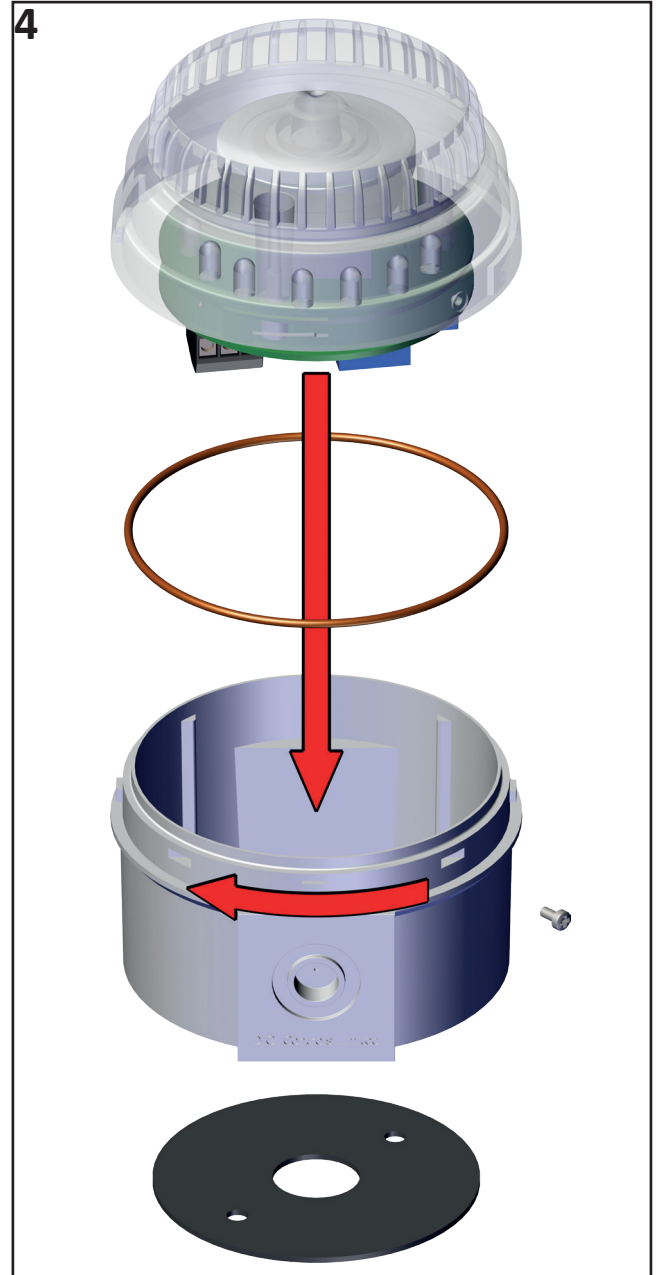

3

Supply	Tone Select SW6	12-36Vdc	55-230Vac
2	SW6 OFF	0V for second tone	P/+ for second tone
	SW6 ON	0V for Primary Tone & LEDs (follow tone)	P/+ Primary Tone & LEDs (follow tone)
N/-		0V	0V/N
P/+		10-40Vdc	45-230Vac 55-230Vdc

Note: Terminals N/- and P/+ should always be connected to energise the Beacon. Additionally, Terminal 2 is connected to activate the alternative function.