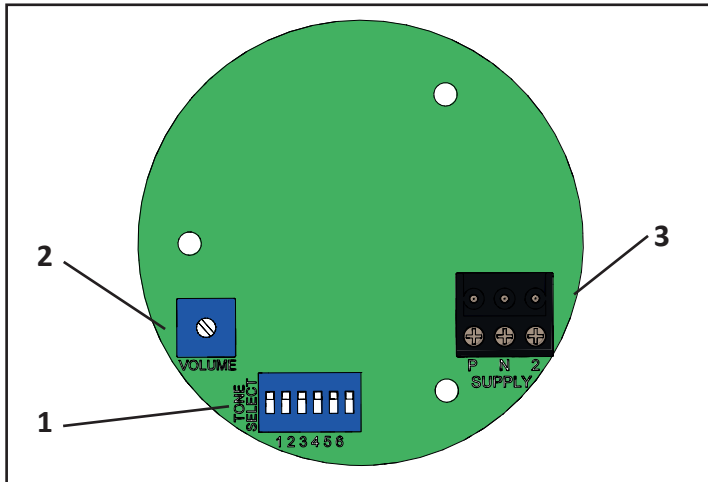

ISB-C LED Sounder Beacon

3

Supply	Tone Select SW6	12-36Vdc	55-230Vac
2	SW6 OFF	0V for second tone	P/+ for second tone
	SW6 ON	0V for Primary Tone & LEDs (follow tone)	P/+ Primary Tone & LEDs (follow tone)
N/-		0V	0V/N
P/+		10-40Vdc	45-230Vac 55-230Vdc